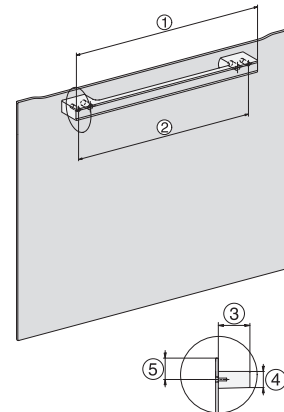

DG7x40, DGC7x4x, DGC7x6x, DG7635, DGM7x4x, DO7, H2860B/BP, H7240BM, H7x40BM, H7x4xB/BP, H7x6xB/BP, installation drawings